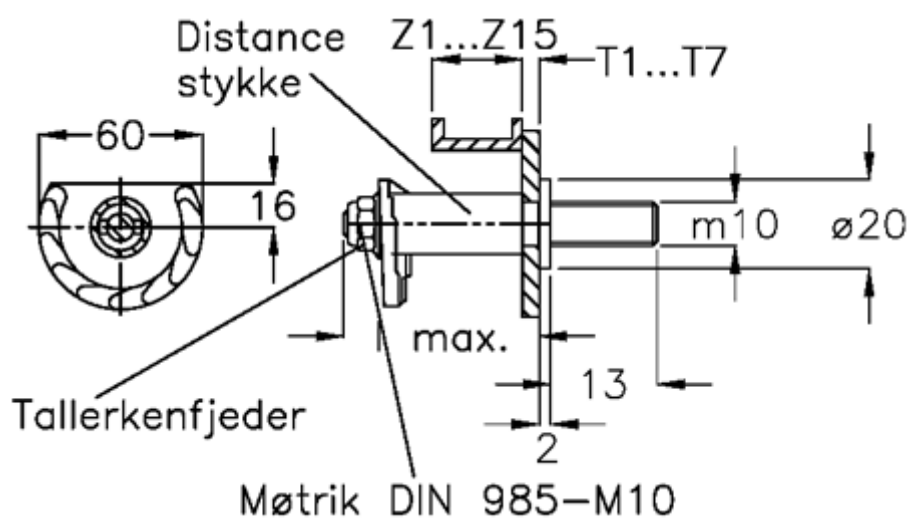

# Data Sheet

Article number: 20895708

Description: E+G Door lock  
GN 117-GB-T7-Z8

## Measures

Cam thickness = 21-30